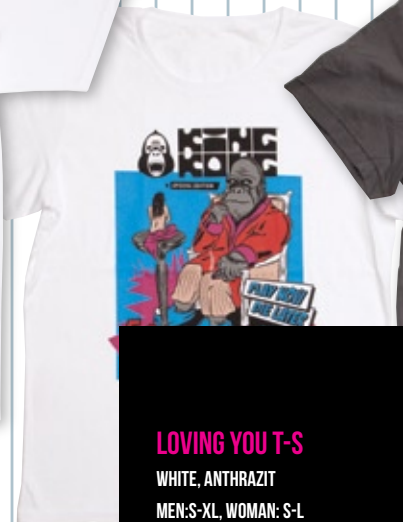

THIS IS KING KONG'S YOUNGEST CHILD.  
CLASSIC SHAPE WITH VERY GOOD FIT, WHICH IS RARE THESE DAYS.  
ALSO YOU DON'T LOOK LIKE AN ALIEN WITH THIS HELMET.

XXX

2

MAX BERGMANN  
KK TEAMRIDER

PATTERN CARBON  
FULLFACE HELMET  
S,M,L,XL

**SILVERBACK KNEEPAD**  
SIZES: KIDS SIZE, S/M, L/XL

COMFORTABLE KNEEPAD FOR WEARING UNDERNEATH YOUR PANT. THE MAIN PAD OF SILVERBACK KNEEPAD IS ANATOMICALLY SHAPED, IT HAS AN INSIDE RING WHICH WAS DESIGNED FOR KNEE COMFORT AND SECURITY. MADE OF PERFORATED NEOPRENE AND CORDURA.

XXX

**PIRATE T-S**  
WHITE, ANTHRACIT  
MEN: S-XL, WOMAN: S-L,  
KIDS: 5-6YEARS, 7-8YEARS

**NEW STAR T-S**  
WHITE  
MEN: S-XL, WOMAN: S-L,  
KIDS: 5-6YEARS, 7-8YEARS

**PROPELLER T-S**  
WHITE  
MEN S-XL

**LOVING YOU T-S**  
WHITE, ANTHRACIT  
MEN: S-XL, WOMAN: S-L

XXX

11

*only for the real man*

**kingkongbmx.com**